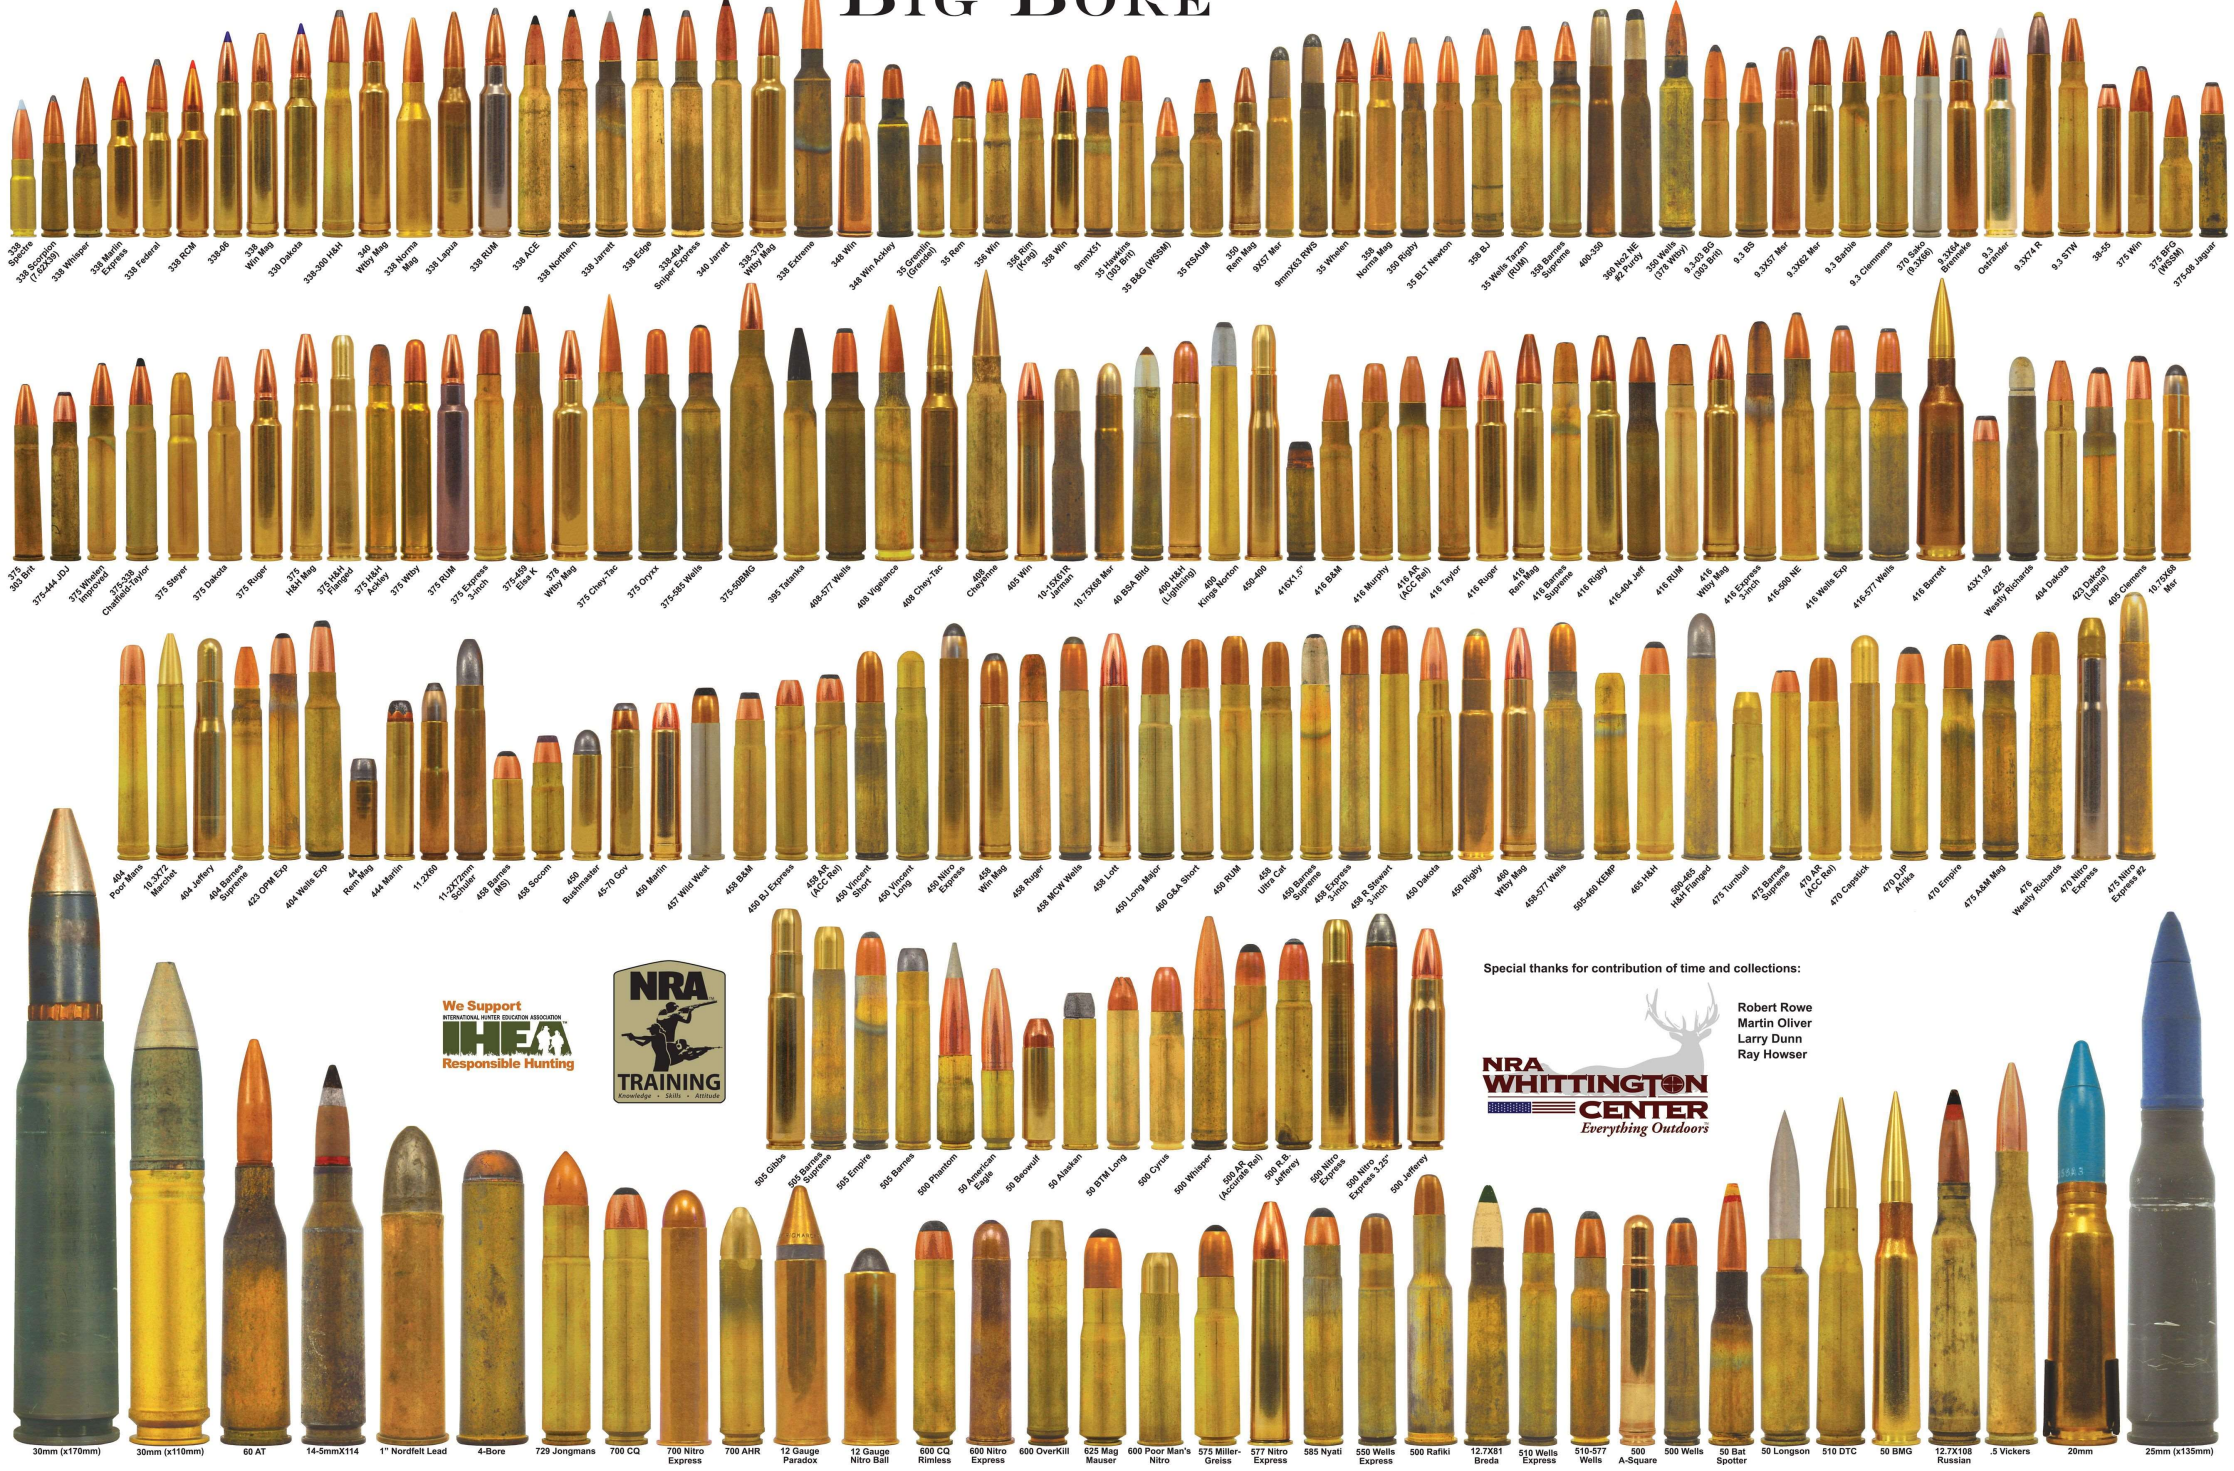

# BIG BORE

WWW.CARTRIDGECOMPARISONGUIDE.COM

30mm (x170mm) 30mm (x110mm) 60 AT 14-5mmX114 1" Nordfoll Lead 4-Bore 729 Jongmans 700 CQ 700 Nitro Express 700 AHR 12 Gauge Paradox 12 Gauge Nitro Ball 600 CQ Rimless 600 Nitro Express 600 Overkill 625 Mag Mauser 600 Poor Man's Nitro 575 Miller-Greiss 577 Nitro Express 585 Nyati 550 Wells Express 500 Rafiki 12.7X81 Breda 510 Wells Express 510-577 Wells 500 A-Square 500 Wells 50 Bat Spotter 50 Longson 510 DTC 50 BMG 12.7X108 Russian .5 Vickers 20mm 25mm (x135mm)